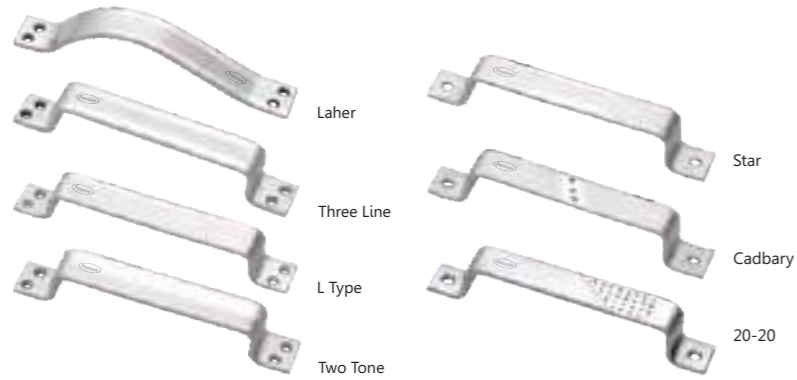

Stainless Steel - Handles

181

Regular