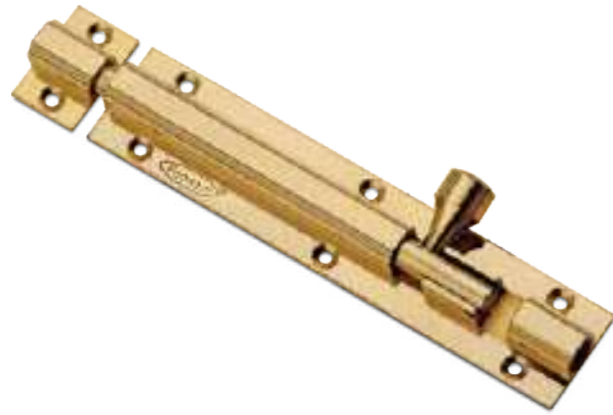

BRASS - Tower Bolt

23

POONAM SOLID BRASS