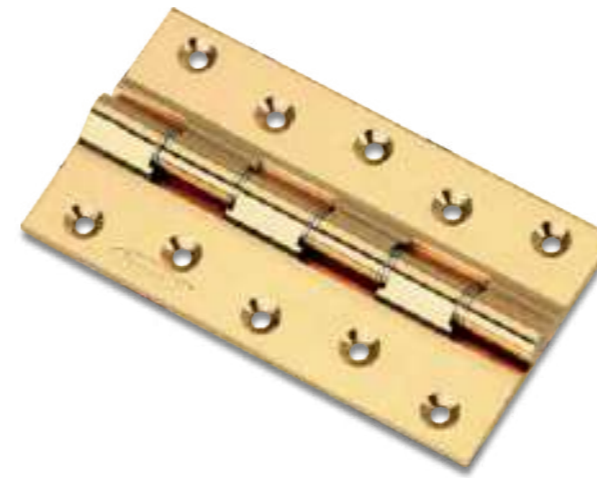

www.poonambrasshardware.com

Architectural Hardware Fittings

BRASS | STAINLESS STEEL | ALUMINIUM

the True
Definition
of *Luxury*

11

POONAM SOLID BRASS

**Railway Hinges**

(SS Washer) (Fix Pin)

Size in mm	Size in Inch
75 x 22 x 3	3 x 7/8 x 1/8
100 x 22 x 3	4 x 7/8 x 1/8
75 x 25 x 3	3 x 1 x 1/8
100 x 25 x 3	4 x 1 x 1/8
125 x 25 x 3	5 x 1 x 1/8
100 x 28 x 3	4 x 1.1/8 x 1/8
125 x 28 x 3	5 x 1.1/8 x 1/8
150 x 28 x 3	6 x 1.1/8 x 1/8
100 x 28 x 4	4 x 1.1/8 x 5/32
125 x 28 x 4	5 x 1.1/8 x 5/32
150 x 28 x 4	6 x 1.1/8 x 5/32
100 x 31 x 4	4 x 1.1/4 x 5/32
125 x 31 x 4	5 x 1.1/4 x 5/32
150 x 31 x 4	6 x 1.1/4 x 5/32
125 x 37 x 4.75	5 x 1.1/2 x 3/16
150 x 37 x 4.75	6 x 1.1/2 x 3/16
200 x 37 x 4.75	8 x 1.1/2 x 3/16
125 x 44 x 4.75	5 x 1.3/4 x 3/16
150 x 44 x 4.75	6 x 1.3/4 x 3/16
200 x 44 x 4.75	8 x 1.3/4 x 3/16
100 x 37 x 4	4 x 1.1/2 x 5/32
125 x 37 x 4	5 x 1.1/2 x 5/32
150 x 37 x 4	6 x 1.1/2 x 5/32

12

POONAM SOLID BRASS

**Parliament Hinges**

(Heavy) (Fix Pin)

Size in Inch

3 x 3 x 4 mm
4 x 2 x 4 mm
4 x 3 x 4 mm
4 x 4 x 4 mm
4 x 5 x 4 mm
4 x 6 x 4 mm
5 x 4 x 5 mm
5 x 5 x 5 mm
5 x 6 x 5 mm
5 x 8 x 5 mm
6 x 6 x 5 mm