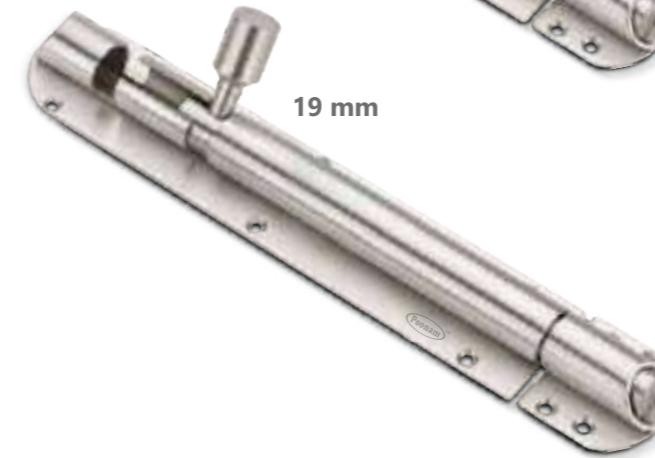

19 mm

Fancy Tower Bolt - New

(202 GRADE)
9.5 mm - Rod

Size in mm	Size in Inch
9.5 x 100	9.5 mm x 4"
9.5 x 150	9.5 mm x 6"
9.5 x 200	9.5 mm x 8"
9.5 x 250	9.5 mm x 10"
9.5 x 300	9.5 mm x 12"
9.5 x 375	9.5 mm x 15"
9.5 x 450	9.5 mm x 18"

12 mm - Rod

Size in mm	Size in Inch
12 x 100	12 mm x 4"
12 x 150	12 mm x 6"
12 x 200	12 mm x 8"
12 x 250	12 mm x 10"
12 x 300	12 mm x 12"
12 x 375	12 mm x 15"
12 x 450	12 mm x 18"
12 x 600	12 mm x 24"

16 mm - Rod

Size in mm	Size in Inch
16 x 150	16 mm x 6"
16 x 200	16 mm x 8"
16 x 250	16 mm x 10"
16 x 300	16 mm x 12"
16 x 375	16 mm x 15"
16 x 450	16 mm x 18"
16 x 600	16 mm x 24"
16 x 900	16 mm x 36"

19 mm - Rod

Size in mm	Size in Inch
19 x 150	19 mm x 6"
19 x 200	19 mm x 8"
19 x 250	19 mm x 10"
19 x 300	19 mm x 12"
19 x 375	19 mm x 15"
19 x 450	19 mm x 18"
19 x 600	19 mm x 24"
19 x 900	19 mm x 36"

Available Finish : Antique Brass, Matt

An ISO 9001:2015
Certified Company

f poonambrasshardware