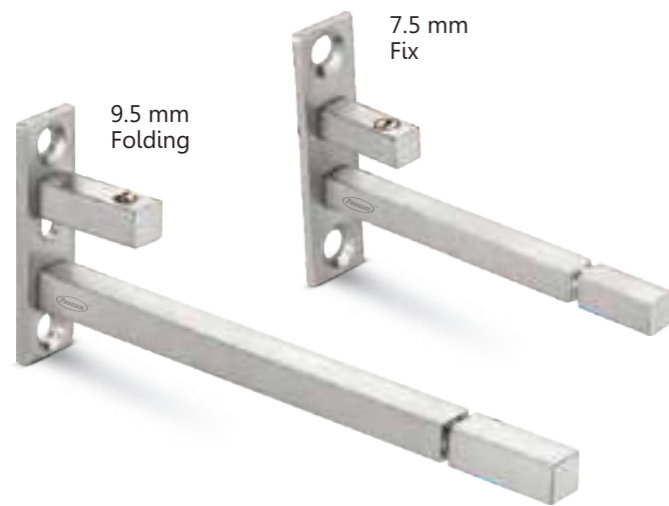

SS 'SL' Bracket (202 GRADE)

Size
12 mm x 6"
12 mm x 8"
12 mm x 10"
12 mm x 12"

201