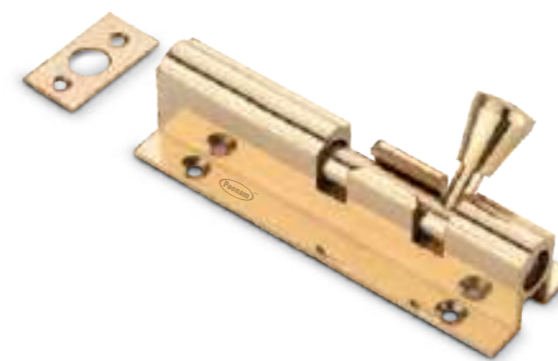

the True
Definition
of *Luxury*

BRASS - Tower Bolt

31

POONAM SOLID BRASS

**"Neck" Tower Bolt**
(3/8) (Heavy)

Size in mm	Size in Inch
9 x 75	3/8 x 3"
9 x 100	3/8 x 4"
9 x 150	3/8 x 6"
9 x 200	3/8 x 8"
9 x 250	3/8 x 10"
9 x 300	3/8 x 12"
9 x 375	3/8 x 15"
9 x 450	3/8 x 18"
9 x 600	3/8 x 24"

32

POONAM SOLID BRASS

**"Neck" Tower Bolt**
(3/8) (Light)

Size in mm	Size in Inch
9 x 75	3/8 x 3"
9 x 100	3/8 x 4"
9 x 150	3/8 x 6"
9 x 200	3/8 x 8"
9 x 250	3/8 x 10"
9 x 300	3/8 x 12"
9 x 375	3/8 x 15"
9 x 450	3/8 x 18"
9 x 600	3/8 x 24"

33

POONAM SOLID BRASS

**"Marble" Tower Bolt**
(3/8) (Heavy)

Size in mm	Size in Inch
9 x 100	3/8 x 4"
9 x 150	3/8 x 6"
9 x 200	3/8 x 8"
9 x 250	3/8 x 10"
9 x 300	3/8 x 12"
9 x 375	3/8 x 15"
9 x 450	3/8 x 18"
9 x 600	3/8 x 24"
9 x 750	3/8 x 30"
9 x 900	3/8 x 36"