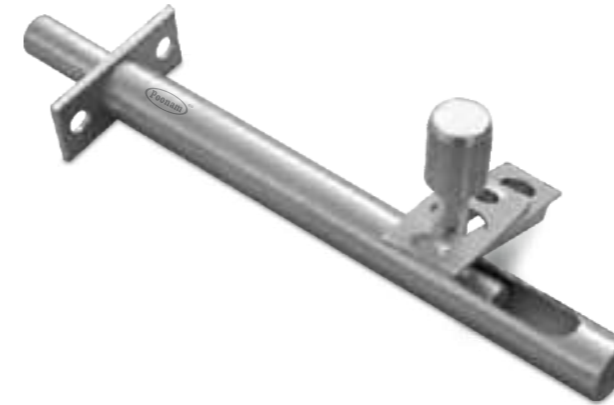

Flat Flush Bolt
(Square Type)

Size in mm	Size in Inch
100 mm	4"
150 mm	6"
200 mm	8"
250 mm	10"
300 mm	12"
450 mm	18"
600 mm	24"
750 mm	30"
900 mm	36"
1200 mm	48"
2500 mm	60"

37

POONAM SOLID BRASS