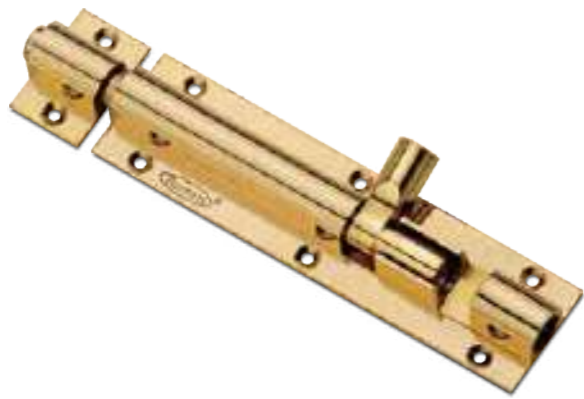

Size in mm	Size in Inch
10 x 100	10 mm x 4"
10 x 150	10 mm x 6"
10 x 200	10 mm x 8"
10 x 250	10 mm x 10"
10 x 300	10 mm x 12"

22

POONAM SOLID BRASS

Tower Bolt
(10mm) (2-Pcs) (Square)
(Heavy)

Size in mm	Size in Inch
10 x 100	10 mm x 4"
10 x 150	10 mm x 6"
10 x 200	10 mm x 8"
10 x 250	10 mm x 10"
10 x 300	10 mm x 12"
10 x 375	10 mm x 15"
10 x 450	10 mm x 18"
10 x 600	10 mm x 24"

Available Finish : Copper Antique, Antique Brass, Satin Black, Satin Silver, Satin Lacker, Chrome

An ISO 9001:2015
Certified Company

f poonambrasshardware

BRASS - Tower Bolt

23

POONAM SOLID BRASS

Tower Bolt

(3/8) (VX Heavy) (2-Pcs)

Size in mm	Size in Inch
9 x 75	3/8 x 3"
9 x 100	3/8 x 4"
9 x 150	3/8 x 6"
9 x 200	3/8 x 8"
9 x 250	3/8 x 10"
9 x 300	3/8 x 12"

24

POONAM SOLID BRASS

Tower Bolt

(1/2) (Heavy)

Size in mm	Size in Inch
12 x 100	1/2 x 4"
12 x 150	1/2 x 6"
12 x 200	1/2 x 8"
12 x 250	1/2 x 10"
12 x 300	1/2 x 12"
12 x 375	1/2 x 15"
12 x 450	1/2 x 18"
12 x 600	1/2 x 24"
12 x 750	1/2 x 30"
12 x 900	1/2 x 36"
12 x 1200	1/2 x 48"