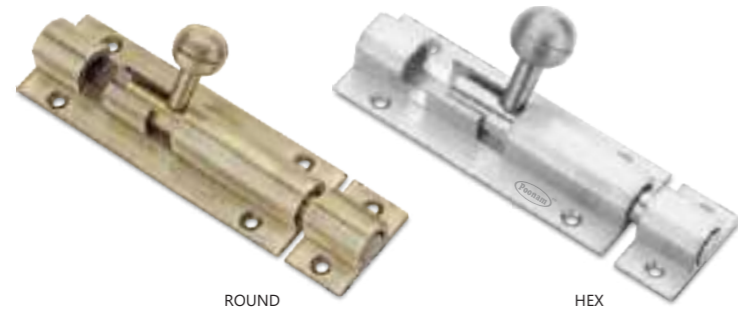

ROUND

HEX

Tower Bolt - Two Pcs Rod (ALUMINIUM)

Model	Size
ROUND	9.5 mm x 4"
	9.5 mm x 6"
	9.5 mm x 8"
HEX	9.5 mm x 10"
	9.5 mm x 12"
	12 mm x 4"
ROUND	12 mm x 6"
	12 mm x 8"
	HEX
	12 mm x 12"

207

ROUND

SQUARE