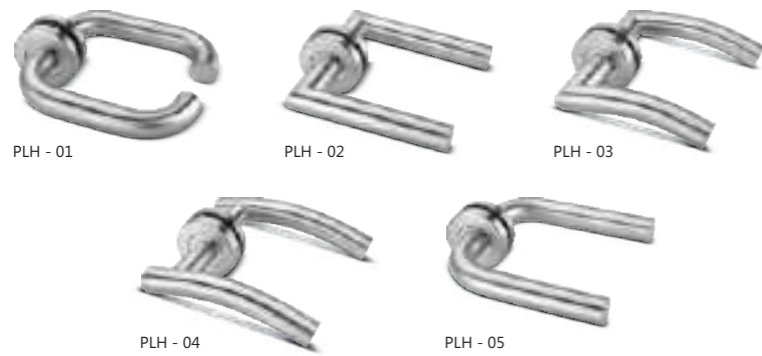

Stainless Steel - Lever Handles / Bracket

199