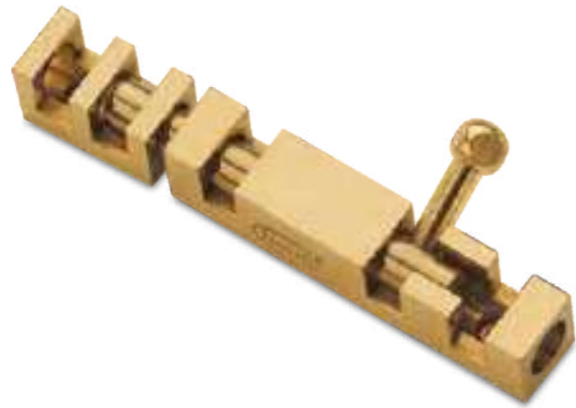

52

POONAM SOLID BRASS

Fancy Tower Bolt
(Round Type) (10 mm Rod)

Size in mm	Size in Inch
75 mm	3"
100 mm	4"
150 mm	6"
200 mm	8"
250 mm	10"
300 mm	12"
375 mm	15"
450 mm	18"

Available Finish : Copper Antique, Antique Brass, Satin Black, Satin Silver, Satin Lacker, Chrome

An ISO 9001:2015
Certified Company

f poonambrasshardware

BRASS - Fancy Tower Bolt

53

POONAM SOLID BRASS

**Fancy Tower Bolt**

(Square Type) (10 mm Rod)

Size in mm	Size in Inch
75 mm	3"
100 mm	4"
150 mm	6"
200 mm	8"
250 mm	10"
300 mm	12"
375 mm	15"
450 mm	18"
600 mm	24"

54

POONAM SOLID BRASS

**Fancy Tower Bolt**

(Pyramid Type) (10 mm Rod)

Size in mm	Size in Inch
75 mm	3"
100 mm	4"
150 mm	6"
200 mm	8"
250 mm	10"
300 mm	12"
375 mm	15"
450 mm	18"

55

POONAM SOLID BRASS

**Fancy Tower Bolt**