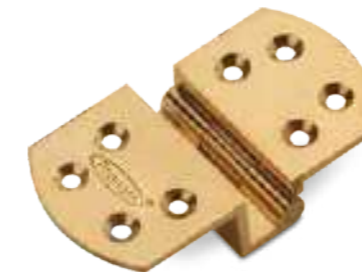

(Heavy) (Fix Pin)

Size in mm	Size in Inch
75 x 22 x 3	3 x 7/8 x 1/8
75 x 25 x 3	3 x 1 x 1/8
100 x 22 x 3	4 x 7/8 x 1/8
100 x 25 x 3	4 x 1 x 1/8
125 x 25 x 3	5 x 1 x 1/8
150 x 25 x 3	6 x 1 x 1/8
100 x 28 x 3.4	4 x 1.1/8 x 9/64
125 x 28 x 3.4	5 x 1.1/8 x 9/64
150 x 28 x 3.4	6 x 1.1/8 x 9/64
100 x 31 x 3.5	4 x 1.1/4 x 5/32
125 x 31 x 3.5	5 x 1.1/4 x 5/32
150 x 31 x 3.5	6 x 1.1/4 x 5/32
125 x 37 x 4	5 x 1.1/2 x 3/16
150 x 37 x 4	6 x 1.1/2 x 3/16
200 x 37 x 4	8 x 1.1/2 x 3/16
250 x 37 x 4	10 x 1.1/2 x 3/16
300 x 37 x 4	12 x 1.1/2 x 3/16
125 x 50 x 4	5 x 2 x 3/16
150 x 50 x 4	6 x 2 x 3/16
200 x 50 x 4	8 x 2 x 3/16
250 x 50 x 4	10 x 2 x 3/16
300 x 50 x 4	12 x 2 x 3/16

the True
Definition
of *Luxury*

BRASS - Door Hinges

07

POONAM SOLID BRASS

**Railway Hinges**

(Slow Movement) (Close Pin)

Size in mm	Size in Inch
75 x 19 x 2	3 x 3/4 x 3/32
75 x 22 x 3	3 x 7/8 x 1/8
100 x 22 x 3	4 x 7/8 x 1/8
75 x 25 x 3	3 x 1 x 1/8
100 x 25 x 3	4 x 1 x 1/8
125 x 25 x 3	5 x 1 x 1/8
150 x 25 x 3	6 x 1 x 1/8
100 x 28 x 3	4 x 1.1/8 x 1/8
125 x 28 x 3	5 x 1.1/8 x 1/8
150 x 28 x 3	6 x 1.1/8 x 1/8
100 x 28 x 4	4 x 1.1/8 x 5/32
125 x 28 x 4	5 x 1.1/8 x 5/32
150 x 28 x 4	6 x 1.1/8 x 5/32
100 x 31 x 4	4 x 1.1/4 x 5/32
125 x 31 x 4	5 x 1.1/4 x 5/32
150 x 31 x 4	6 x 1.1/4 x 5/32
100 x 31 x 4.75	4 x 1.1/4 x 3/16
125 x 31 x 4.75	5 x 1.1/4 x 3/16
150 x 31 x 4.75	6 x 1.1/4 x 3/16
200 x 31 x 4.75	8 x 1.1/4 x 3/16
100 x 37 x 4	4 x 1.1/2 x 5/32
125 x 37 x 4	5 x 1.1/2 x 5/32
150 x 37 x 4	6 x 1.1/2 x 5/32
100 x 37 x 4.75	4 x 1.1/2 x 3/16
125 x 37 x 4.75	5 x 1.1/2 x 3/16
150 x 37 x 4.75	6 x 1.1/2 x 3/16
200 x 37 x 4.75	8 x 1.1/2 x 3/16
300 x 37 x 4.75	12 x 1.1/2 x 3/16

08

POONAM SOLID BRASS

**'W' Hinges**

(Heavy) (Fix Pin)

Size in mm	Size in Inch
50 x 5 x 18 x 3 mm	2"
75 x 5 x 18 x 3 mm	3"
100 x 5 x 18 x 3 mm	4"

Available Finish : Copper Antique, Antique Brass, Satin Black, Satin Silver, Satin Lacker, Chrome