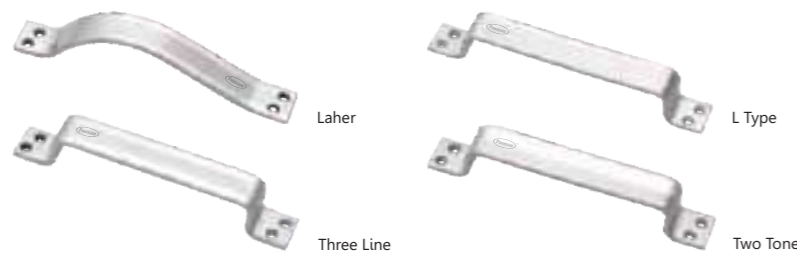

Handle (202 GRADE)

3 mm Thickness

Model	Size in Inch
Laher	6"
Three Line	
L Type	
Two Tone	
Star	
Cadbury	
20-20	

182

Regular