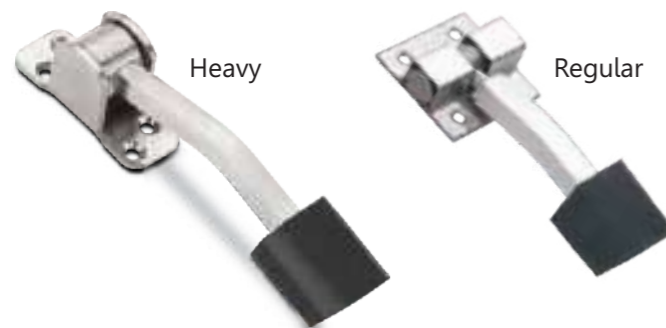

SS Kitchen Jali

(202 GRADE)

Size in mm	Size in Inch
100 x 100	4" x 4"
100 x 150	4" x 6"
100 x 200	4" x 8"
100 x 250	4" x 10"
100 x 300	4" x 12"

150 x 150	6" x 6"
150 x 200	6" x 8"
150 x 250	6" x 10"
150 x 300	6" x 12"

200 x 200	8" x 8"
200 x 250	8" x 10"
200 x 300	8" x 12"

150