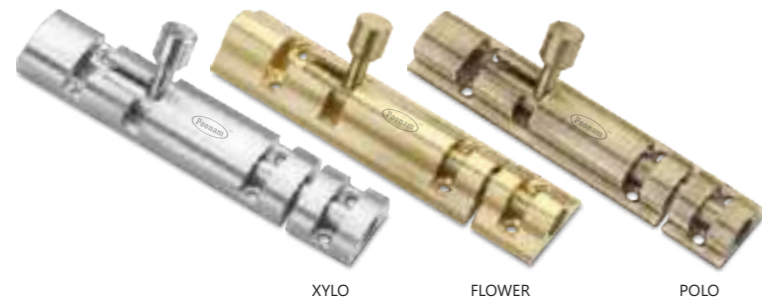

FLOWER

POLO

XYLO