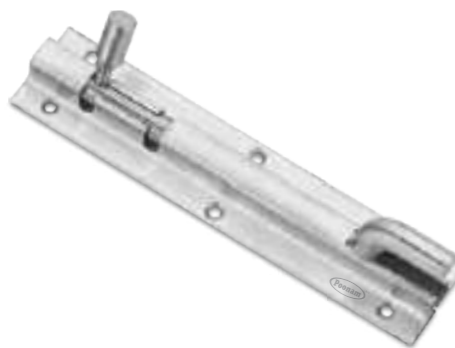

Tower Bolt - One Pcs. Rod

(202 GRADE)
12 mm - Rod

Size in mm	Size in Inch
12 x 100	12 mm x 4"
12 x 150	12 mm x 6"
12 x 200	12 mm x 8"
12 x 250	12 mm x 10"
12 x 300	12 mm x 12"

145