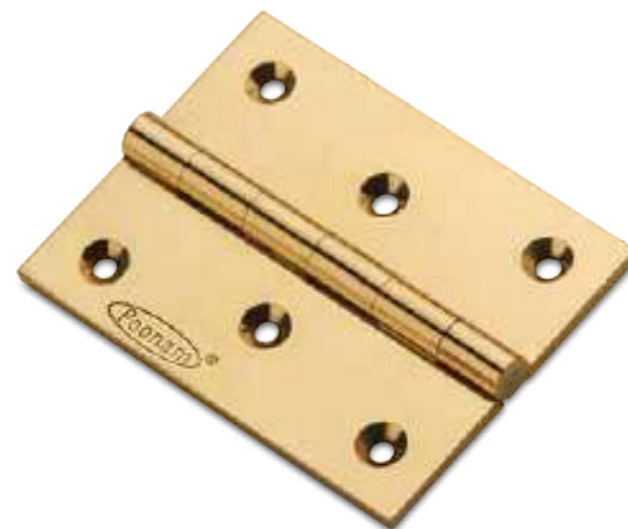

Mr. Satish B. Bhalala
CEO

Our Certificate

the True
Definition
of *Luxury*

Brass series

the True
Definition
of *Luxury*

BRASS - Door Hinges

01

POONAM SOLID BRASS

**Cutt Hinges**

(Heavy) (3/32) (Fix Pin)

Size in mm	Size in Inch
75 x 9 x 16 x 2	3 x 3/8 x 5/8 x 3/32
75 x 9 x 19 x 2	3 x 3/8 x 3/4 x 3/32
75 x 9 x 25 x 2	3 x 3/8 x 1 x 3/32
75 x 12 x 19 x 2	3 x 1/2 x 3/4 x 3/32
75 x 12 x 25 x 2	3 x 1/2 x 1 x 3/32
75 x 19 x 25 x 2	3 x 3/4 x 1 x 3/32
100 x 9 x 16 x 2	4 x 3/8 x 5/8 x 3/32
100 x 9 x 19 x 2	4 x 3/8 x 3/4 x 3/32
100 x 9 x 25 x 2	4 x 3/8 x 1 x 3/32
100 x 12 x 19 x 2	4 x 1/2 x 3/4 x 3/32
100 x 12 x 25 x 2	4 x 1/2 x 1 x 3/32
100 x 19 x 25 x 2	4 x 3/4 x 1 x 3/32

02

POONAM SOLID BRASS

**Butt Hinges**

(Heavy) (3/32) (Fix Pin)

Size in mm	Size in Inch
75 x 16 x 2	3 x 5/8 x 3/32
75 x 19 x 2	3 x 3/4 x 3/32
75 x 22 x 2	3 x 7/8 x 3/32
75 x 25 x 2	3 x 1 x 3/32
100 x 16 x 2	4 x 5/8 x 3/32
100 x 19 x 2	4 x 3/4 x 3/32
100 x 22 x 2	4 x 7/8 x 3/32
100 x 25 x 2	4 x 1 x 3/32