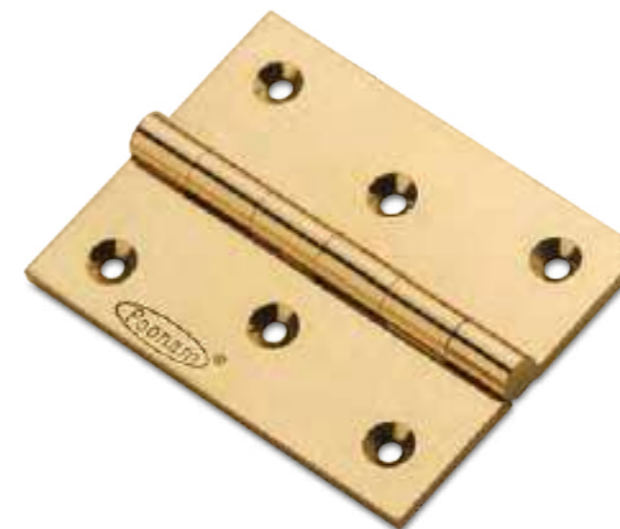

the True
Definition
of *Luxury*

BRASS - Door Hinges

03

POONAM SOLID BRASS

**Cutt Hinges**

(Slow Movement) (3/32) (Close Pin)

Size in mm	Size in Inch
75 x 12 x 19 x 2	3 x 1/2 x 3/4 x 3/32
75 x 12 x 25 x 2	3 x 1/2 x 1 x 3/32
75 x 19 x 25 x 2	3 x 3/4 x 1 x 3/32
100 x 12 x 19 x 2	4 x 1/2 x 3/4 x 3/32
100 x 12 x 25 x 2	4 x 1/2 x 1 x 3/32
100 x 19 x 25 x 2	4 x 3/4 x 1 x 3/32

04

POONAM SOLID BRASS

**Butt Hinges**

(Slow Movement) (3/32) (Close Pin)

Size in mm	Size in Inch
75 x 19 x 2	3 x 3/4 x 3/32
75 x 22 x 2	3 x 7/8 x 3/32
75 x 25 x 2	3 x 1 x 3/32
100 x 19 x 2	4 x 3/4 x 3/32
100 x 22 x 2	4 x 7/8 x 3/32
100 x 25 x 2	4 x 1 x 3/32