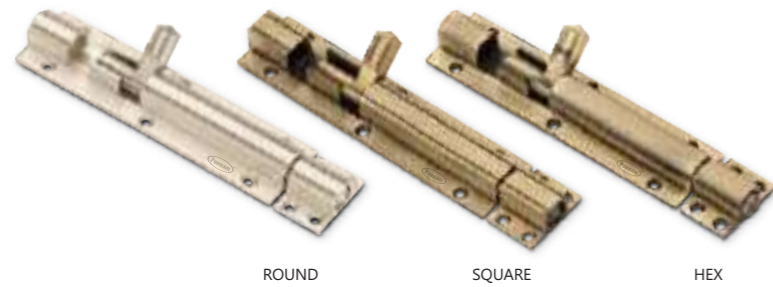

ROUND

HEX

Tower Bolt - Two Pcs Rod (ALUMINIUM)

Model	Size
ROUND	9.5 mm x 4"
	9.5 mm x 6"
	9.5 mm x 8"
HEX	9.5 mm x 10"
	9.5 mm x 12"
	12 mm x 4"
ROUND	12 mm x 6"
	12 mm x 8"
	HEX
	12 mm x 12"

207

ROUND

SQUARE