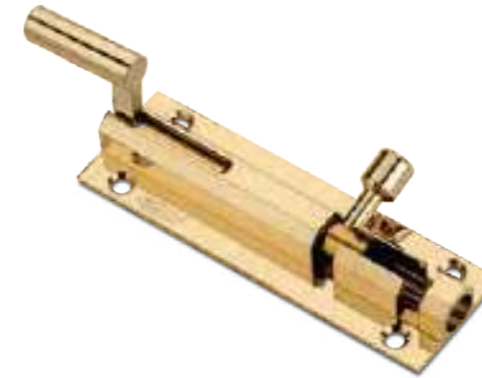

30

POONAM SOLID BRASS

**Tower Bolt**
(25mm) (Extra Heavy)

Size in mm	Size in Inch
25 x 300	1 x 12"
25 x 375	1 x 15"
25 x 450	1 x 18"
25 x 600	1 x 24"
25 x 750	1 x 30"
25 x 900	1 x 36"
25 x 1200	1 x 48"
25 x 1500	1 x 60"

the True
Definition
of *Luxury*

BRASS - Tower Bolt

31

POONAM SOLID BRASS

**"Neck" Tower Bolt**
(3/8) (Heavy)

Size in mm	Size in Inch
9 x 75	3/8 x 3"
9 x 100	3/8 x 4"
9 x 150	3/8 x 6"
9 x 200	3/8 x 8"
9 x 250	3/8 x 10"
9 x 300	3/8 x 12"
9 x 375	3/8 x 15"
9 x 450	3/8 x 18"
9 x 600	3/8 x 24"