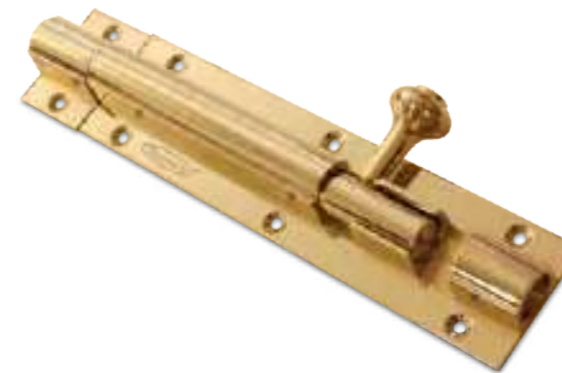

the True
 Definition
 of *Luxury*

An ISO 9001:2015
 Certified Company

f poonambrasshardware

BRASS - Tower Bolt

26

POONAM SOLID BRASS

Tower Bolt

(1/2) (Light)

Size in mm	Size in Inch
12 x 100	1/2 x 4"
12 x 150	1/2 x 6"
12 x 200	1/2 x 8"
12 x 250	1/2 x 10"
12 x 300	1/2 x 12"

27

POONAM SOLID BRASS

Tower Bolt

(1/2) (HEX)

Size in mm	Size in Inch
12 x 100	1/2 x 4"
12 x 150	1/2 x 6"
12 x 200	1/2 x 8"
12 x 250	1/2 x 10"
12 x 300	1/2 x 12"

28

POONAM SOLID BRASS

Tower Bolt

(1/2) (2-Pcs)

Size in mm	Size in Inch
12 x 150	1/2 x 6"
12 x 200	1/2 x 8"
12 x 250	1/2 x 10"
12 x 300	1/2 x 12"

Available Finish : Copper Antique, Antique Brass, Satin Black, Satin Silver, Satin Lacker, Chrome

BRASS - Tower Bolt

29

POONAM SOLID BRASS

**Tower Bolt**
(16mm) (EX. H.)

Size in mm	Size in Inch
16 x 150	5/8 x 6"
16 x 200	5/8 x 8"
16 x 250	5/8 x 10"
16 x 300	5/8 x 12"
16 x 375	5/8 x 15"
16 x 450	5/8 x 18"
16 x 600	5/8 x 24"
16 x 750	5/8 x 30"
16 x 900	5/8 x 36"
16 x 1200	5/8 x 48"
16 x 1500	5/8 x 60"
16 x 1800	5/8 x 72"