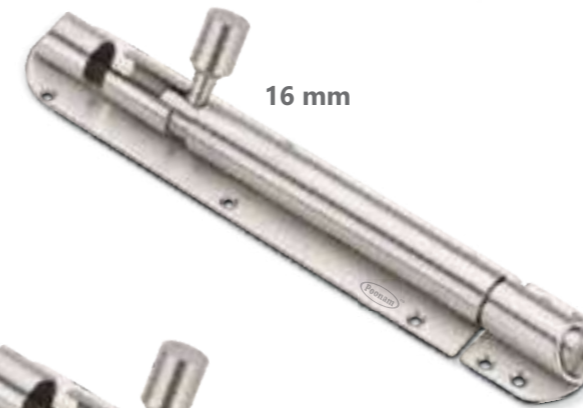

Stainless Steel - Tower Bolt

143

Tower Bolt - Round Pack

(202 GRADE)
10 mm - Rod

Size in mm	Size in Inch
10 x 100	10 mm x 4"
10 x 150	10 mm x 6"
10 x 200	10 mm x 8"
10 x 250	10 mm x 10"
10 x 300	10 mm x 12"

12 mm - Rod

Size in mm	Size in Inch
12 x 100	12 mm x 4"
12 x 150	12 mm x 6"
12 x 200	12 mm x 8"
12 x 250	12 mm x 10"
12 x 300	12 mm x 12"

144

Tower Bolt - One Pcs. Rod

(202 GRADE)
12 mm - Rod

Size in mm	Size in Inch
12 x 100	12 mm x 4"
12 x 150	12 mm x 6"
12 x 200	12 mm x 8"
12 x 250	12 mm x 10"
12 x 300	12 mm x 12"

145

Tower Bolt - Neck

(202 GRADE)
9.5 mm - Rod

Size in mm	Size in Inch
9.5 x 100	9.5 mm x 4"
9.5 x 150	9.5 mm x 6"
9.5 x 200	9.5 mm x 8"
9.5 x 250	9.5 mm x 10"
9.5 x 300	9.5 mm x 12"

Available Finish : Antique Brass, Matt

Poonam
Spells Quality

www.poonambrasshardware.com

Architectural Hardware Fittings

BRASS | STAINLESS STEEL | ALUMINIUM

the True
Definition
of *Luxury*

147

Stainless Steel - Fancy Tower Bolt

9.5 mm

12 mm

16 mm

19 mm

Fancy Tower Bolt - New

(202 GRADE)
9.5 mm - Rod

Size in mm	Size in Inch
9.5 x 100	9.5 mm x 4"
9.5 x 150	9.5 mm x 6"
9.5 x 200	9.5 mm x 8"
9.5 x 250	9.5 mm x 10"
9.5 x 300	9.5 mm x 12"
9.5 x 375	9.5 mm x 15"
9.5 x 450	9.5 mm x 18"

12 mm - Rod

Size in mm	Size in Inch
12 x 100	12 mm x 4"
12 x 150	12 mm x 6"
12 x 200	12 mm x 8"
12 x 250	12 mm x 10"
12 x 300	12 mm x 12"
12 x 375	12 mm x 15"
12 x 450	12 mm x 18"
12 x 600	12 mm x 24"

16 mm - Rod

Size in mm	Size in Inch
16 x 150	16 mm x 6"
16 x 200	16 mm x 8"
16 x 250	16 mm x 10"
16 x 300	16 mm x 12"
16 x 375	16 mm x 15"
16 x 450	16 mm x 18"
16 x 600	16 mm x 24"
16 x 900	16 mm x 36"

19 mm - Rod

Size in mm	Size in Inch
19 x 150	19 mm x 6"
19 x 200	19 mm x 8"
19 x 250	19 mm x 10"
19 x 300	19 mm x 12"
19 x 375	19 mm x 15"
19 x 450	19 mm x 18"
19 x 600	19 mm x 24"
19 x 900	19 mm x 36"

Available Finish : Antique Brass, Matt

An ISO 9001:2015
Certified Company

f poonambrasshardware