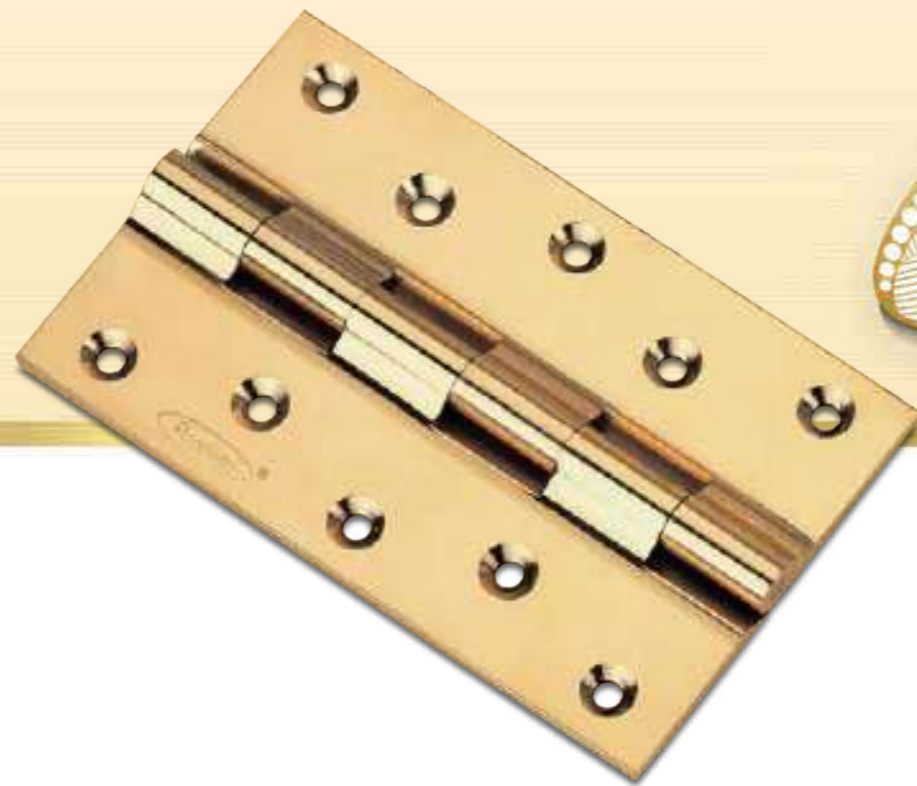

Mr. Satish B. Bhalala
CEO

Our Certificate

the True
Definition
of *Luxury*

Brass series

the True
Definition
of *Luxury*

BRASS - Door Hinges

01

POONAM SOLID BRASS

**Cutt Hinges**

(Heavy) (3/32) (Fix Pin)

Size in mm	Size in Inch
75 x 9 x 16 x 2	3 x 3/8 x 5/8 x 3/32
75 x 9 x 19 x 2	3 x 3/8 x 3/4 x 3/32
75 x 9 x 25 x 2	3 x 3/8 x 1 x 3/32
75 x 12 x 19 x 2	3 x 1/2 x 3/4 x 3/32
75 x 12 x 25 x 2	3 x 1/2 x 1 x 3/32
75 x 19 x 25 x 2	3 x 3/4 x 1 x 3/32
100 x 9 x 16 x 2	4 x 3/8 x 5/8 x 3/32
100 x 9 x 19 x 2	4 x 3/8 x 3/4 x 3/32
100 x 9 x 25 x 2	4 x 3/8 x 1 x 3/32
100 x 12 x 19 x 2	4 x 1/2 x 3/4 x 3/32
100 x 12 x 25 x 2	4 x 1/2 x 1 x 3/32
100 x 19 x 25 x 2	4 x 3/4 x 1 x 3/32

02

POONAM SOLID BRASS

**Butt Hinges**

(Heavy) (3/32) (Fix Pin)

Size in mm	Size in Inch
75 x 16 x 2	3 x 5/8 x 3/32
75 x 19 x 2	3 x 3/4 x 3/32
75 x 22 x 2	3 x 7/8 x 3/32
75 x 25 x 2	3 x 1 x 3/32
100 x 16 x 2	4 x 5/8 x 3/32
100 x 19 x 2	4 x 3/4 x 3/32
100 x 22 x 2	4 x 7/8 x 3/32
100 x 25 x 2	4 x 1 x 3/32