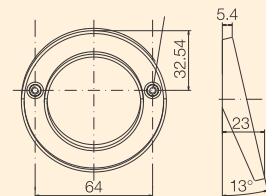

KFH-G-WH

Size: $\varnothing 70$ mm
Finish: White

KFH-H-AU

Size: 71x53mm
Finish: Aqua

KFH-I-OR

Size: 53x56mm
Finish: Orange

KFH-J-OR

Size: 44x41mm
Finish: Orange

KFH-K-SL

Size: $\varnothing 32$ mm
Finish: Silver

KFH-K-PK

Size: $\varnothing 32$ mm
Finish: Pink

KFH-M-PK

Size: $\varnothing 20$ mm
Finish: Pink

KFH-L-PK

Size: $\varnothing 49$ mm
Finish: Pink

Designer Furniture Handles

DHP-2-FR

Size: 588x10mm
Finish: Ferro

DHP-1-FR

Size: 220x10mm
Finish: Ferro

DHP-3-BL

Size: 65x65mm
Finish: Black

DHP-4-CP

Size: 78x78mm
Finish: Chrome Plated

DHP-5-CP

Size: Ø80mm
Finish: Chrome Plated

Safety Products

Safety Corner Bumpers
- Spherical

Safety Corner Bumpers
- Rectangular

Safety Door Spacer

Bumpers