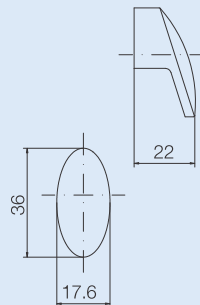

KFH-A-SL

Size: 36x18mm
Finish: Sliver

KFH-B-CL

Size: $\varnothing 40$ mm
Finish: Clear

KFH-A-CP

Size: 36x18mm
Finish: Chrome Plated

KFH-C-CL

Size: 40x40mm
Finish: Clear

KFH-B-PK

Size: $\varnothing 40$ mm
Finish: Pink

KFH-D-OR

Size: 36x36mm
Finish: Orange

KFH-E-RD

Size: 36x36mm
Finish: Red

KFH-F-YL

Size: 40x40mm
Finish: Yellow

Designer Furniture Handles

DHP-2-FR

Size: 588x10mm
Finish: Ferro

DHP-1-FR

Size: 220x10mm
Finish: Ferro

DHP-3-BL

Size: 65x65mm
Finish: Black

DHP-4-CP

Size: 78x78mm
Finish: Chrome Plated

DHP-5-CP

Size: Ø80mm
Finish: Chrome Plated

Safety Products

Safety Corner Bumpers
- Spherical

Safety Corner Bumpers
- Rectangular

Safety Door Spacer

Bumpers