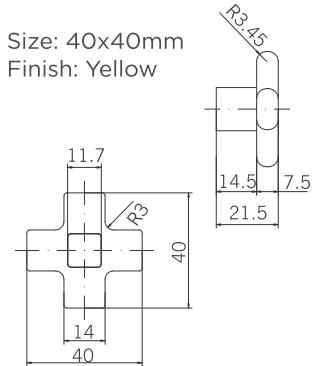

KFH-A-SL

Size: 36x18mm
Finish: Sliver

KFH-B-CL

Size: $\varnothing 40$ mm
Finish: Clear

KFH-A-CP

Size: 36x18mm
Finish: Chrome Plated

KFH-C-CL

Size: 40x40mm
Finish: Clear

KFH-B-PK

Size: $\varnothing 40$ mm
Finish: Pink

KFH-D-OR

Size: 36x36mm
Finish: Orange

KFH-E-RD

Size: 36x36mm
Finish: Red

KFH-F-YL

Size: 40x40mm
Finish: Yellow

Designer Furniture Handles

DHP-2-FR

Size: 588x10mm
Finish: Ferro

DHP-1-FR

Size: 220x10mm
Finish: Ferro

DHP-3-BL

Size: 65x65mm
Finish: Black

DHP-4-CP

Size: 78x78mm
Finish: Chrome Plated

DHP-5-CP

Size: Ø80mm
Finish: Chrome Plated

Safety Products

Safety Corner Bumpers
- Spherical

Safety Corner Bumpers
- Rectangular

Safety Door Spacer

Bumpers