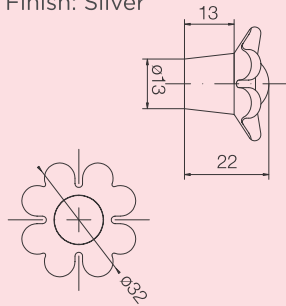

Size: $\varnothing 32$ mm
Finish: Silver