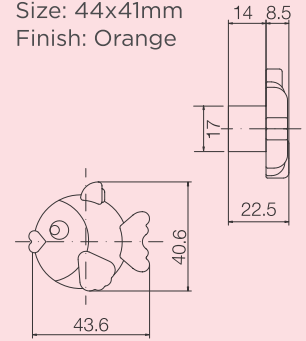

KFH-A-SL

Size: 36x18mm
Finish: Sliver

KFH-B-CL

Size: $\varnothing 40$ mm
Finish: Clear

KFH-A-CP

Size: 36x18mm
Finish: Chrome Plated

KFH-C-CL

Size: 40x40mm
Finish: Clear

KFH-G-WH

Size: $\varnothing 70$ mm
Finish: White

KFH-H-AU

Size: 71x53mm
Finish: Aqua

KFH-I-OR

Size: 53x56mm
Finish: Orange

KFH-J-OR

Size: 44x41mm
Finish: Orange

Designer Furniture Handles

DHP-2-FR

Size: 588x10mm
Finish: Ferro

DHP-1-FR

Size: 220x10mm
Finish: Ferro

DHP-3-BL

Size: 65x65mm
Finish: Black

DHP-4-CP

Size: 78x78mm
Finish: Chrome Plated

DHP-5-CP

Size: Ø80mm
Finish: Chrome Plated

Safety Products

Safety Corner Bumpers
- Spherical

Safety Corner Bumpers
- Rectangular

Safety Door Spacer

Bumpers