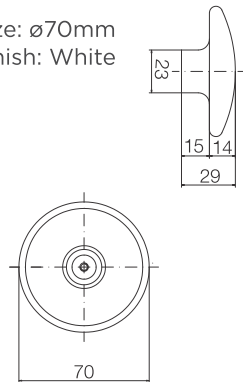

KFH-A-SL

Size: 36x18mm
Finish: Sliver

KFH-B-CL

Size: $\varnothing 40$ mm
Finish: Clear

KFH-A-CP

Size: 36x18mm
Finish: Chrome Plated

KFH-C-CL

Size: 40x40mm
Finish: Clear

KFH-B-PK

Size: $\varnothing 40$ mm
Finish: Pink

KFH-D-OR

Size: 36x36mm
Finish: Orange

KFH-E-RD

Size: 36x36mm
Finish: Red

KFH-F-YL

Size: 40x40mm
Finish: Yellow

KFH-G-WH

Size: $\varnothing 70$ mm
Finish: White

KFH-H-AU

Size: 71x53mm
Finish: Aqua

KFH-I-OR

Size: 53x56mm
Finish: Orange

KFH-J-OR

Size: 44x41mm
Finish: Orange

Designer Furniture Handles

DHP-2-FR

Size: 588x10mm
Finish: Ferro

DHP-1-FR

Size: 220x10mm
Finish: Ferro

DHP-3-BL

Size: 65x65mm
Finish: Black

DHP-4-CP