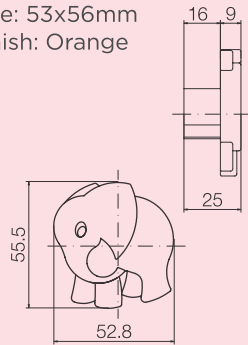

KFH-A-SL

Size: 36x18mm
Finish: Sliver

KFH-B-CL

Size: $\varnothing 40$ mm
Finish: Clear

KFH-A-CP

Size: 36x18mm
Finish: Chrome Plated

KFH-C-CL

Size: 40x40mm
Finish: Clear

KFH-G-WH

Size: $\varnothing 70$ mm
Finish: White

KFH-H-AU

Size: 71x53mm
Finish: Aqua

KFH-I-OR

Size: 53x56mm
Finish: Orange

KFH-J-OR

Size: 44x41mm
Finish: Orange

Designer Furniture Handles

DHP-2-FR

Size: 588x10mm
Finish: Ferro

DHP-1-FR

Size: 220x10mm
Finish: Ferro

DHP-3-BL

Size: 65x65mm
Finish: Black

DHP-4-CP

Size: 78x78mm
Finish: Chrome Plated

DHP-5-CP

Size: Ø80mm
Finish: Chrome Plated

Safety Products

Safety Corner Bumpers
- Spherical

Safety Corner Bumpers
- Rectangular

Safety Door Spacer

Bumpers