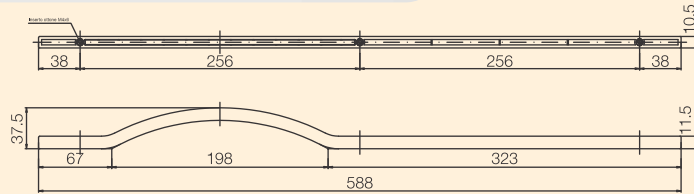

KFH-K-SL

Size: $\varnothing 32$ mm
Finish: Silver

KFH-K-PK

Size: $\varnothing 32$ mm
Finish: Pink

KFH-M-PK

Size: $\varnothing 20$ mm
Finish: Pink

KFH-L-PK

Size: $\varnothing 49$ mm
Finish: Pink

Designer Furniture Handles

DHP-2-FR

Size: 588x10mm
Finish: Ferro

DHP-1-FR

Size: 220x10mm
Finish: Ferro

DHP-3-BL

Size: 65x65mm
Finish: Black

DHP-4-CP

Size: 78x78mm
Finish: Chrome Plated

DHP-5-CP

Size: Ø80mm
Finish: Chrome Plated

Safety Products

Safety Corner Bumpers
- Spherical

Safety Corner Bumpers
- Rectangular

Safety Door Spacer

Bumpers