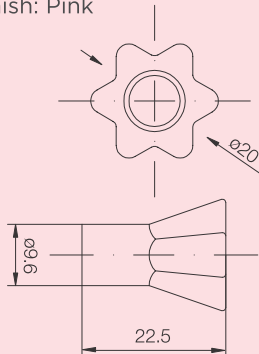

KFH-G-WH

Size: $\varnothing 70$ mm
Finish: White

KFH-H-AU

Size: 71x53mm
Finish: Aqua

KFH-I-OR

Size: 53x56mm
Finish: Orange

KFH-J-OR

Size: 44x41mm
Finish: Orange

KFH-K-SL

Size: $\varnothing 32$ mm
Finish: Silver

KFH-K-PK

Size: $\varnothing 32$ mm
Finish: Pink

KFH-M-PK

Size: $\varnothing 20$ mm
Finish: Pink

KFH-L-PK

Size: $\varnothing 49$ mm
Finish: Pink

Designer Furniture Handles

DHP-2-FR

Size: 588x10mm
Finish: Ferro

DHP-1-FR

Size: 220x10mm
Finish: Ferro

DHP-3-BL

Size: 65x65mm
Finish: Black

DHP-4-CP

Size: 78x78mm
Finish: Chrome Plated

DHP-5-CP

Size: Ø80mm
Finish: Chrome Plated

Safety Products

Safety Corner Bumpers
- Spherical

Safety Corner Bumpers
- Rectangular

Safety Door Spacer

Bumpers