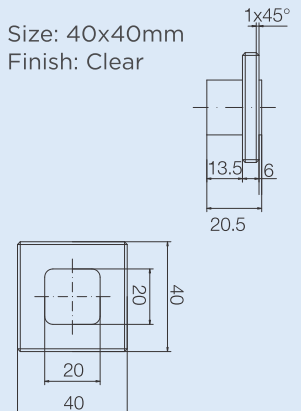

KFH-A-SL

Size: 36x18mm
Finish: Sliver

KFH-B-CL

Size: $\varnothing 40$ mm
Finish: Clear

KFH-A-CP

Size: 36x18mm
Finish: Chrome Plated

KFH-C-CL

Size: 40x40mm
Finish: Clear

KFH-G-WH

Size: $\varnothing 70$ mm
Finish: White

KFH-H-AU

Size: 71x53mm
Finish: Aqua

KFH-I-OR

Size: 53x56mm
Finish: Orange

KFH-J-OR

Size: 44x41mm
Finish: Orange

Designer Furniture Handles

DHP-2-FR

Size: 588x10mm
Finish: Ferro

DHP-1-FR

Size: 220x10mm
Finish: Ferro

DHP-3-BL

Size: 65x65mm
Finish: Black

DHP-4-CP

Size: 78x78mm
Finish: Chrome Plated

DHP-5-CP

Size: Ø80mm
Finish: Chrome Plated

Safety Products

Safety Corner Bumpers
- Spherical

Safety Corner Bumpers
- Rectangular

Safety Door Spacer

Bumpers