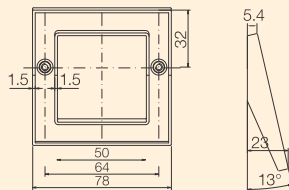

KFH-A-SL

Size: 36x18mm
Finish: Sliver

KFH-B-CL

Size: $\varnothing 40$ mm
Finish: Clear

KFH-A-CP

Size: 36x18mm
Finish: Chrome Plated

KFH-C-CL

Size: 40x40mm
Finish: Clear

Designer Furniture Handles

DHP-2-FR

Size: 588x10mm
Finish: Ferro

DHP-1-FR

Size: 220x10mm
Finish: Ferro

DHP-3-BL

Size: 65x65mm
Finish: Black

DHP-4-CP

Size: 78x78mm
Finish: Chrome Plated

DHP-5-CP

Size: Ø80mm
Finish: Chrome Plated

Safety Products

Safety Corner Bumpers
- Spherical

Safety Corner Bumpers
- Rectangular

Safety Door Spacer

Bumpers