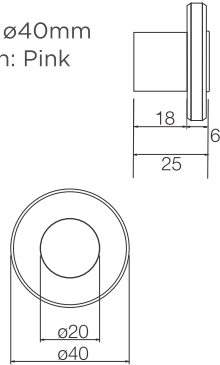

Size: $\varnothing 40$ mm
Finish: Pink