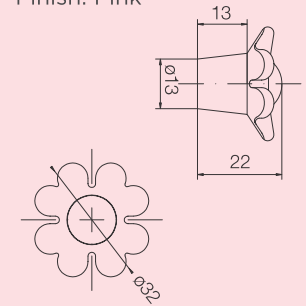

KFH-G-WH

Size: $\varnothing 70$ mm
Finish: White

KFH-H-AU

Size: 71x53mm
Finish: Aqua

KFH-I-OR

Size: 53x56mm
Finish: Orange

KFH-J-OR

Size: 44x41mm
Finish: Orange

KFH-K-SL

Size: $\varnothing 32$ mm
Finish: Silver

KFH-K-PK

Size: $\varnothing 32$ mm
Finish: Pink

KFH-M-PK

Size: $\varnothing 20$ mm
Finish: Pink

KFH-L-PK

Size: $\varnothing 49$ mm
Finish: Pink

Designer Furniture Handles

DHP-2-FR

Size: 588x10mm
Finish: Ferro

DHP-1-FR

Size: 220x10mm
Finish: Ferro

DHP-3-BL

Size: 65x65mm
Finish: Black

DHP-4-CP

Size: 78x78mm
Finish: Chrome Plated

DHP-5-CP

Size: Ø80mm
Finish: Chrome Plated

Safety Products

Safety Corner Bumpers
- Spherical

Safety Corner Bumpers
- Rectangular

Safety Door Spacer

Bumpers