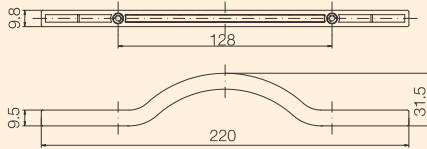

Designer Furniture Handles

DHP-2-FR

Size: 588x10mm
Finish: Ferro

DHP-1-FR

Size: 220x10mm
Finish: Ferro

DHP-3-BL

Size: 65x65mm
Finish: Black

DHP-4-CP

Size: 78x78mm
Finish: Chrome Plated

DHP-5-CP

Size: Ø80mm
Finish: Chrome Plated

Safety Products

Safety Corner Bumpers
- Spherical

Safety Corner Bumpers
- Rectangular

Safety Door Spacer

Bumpers