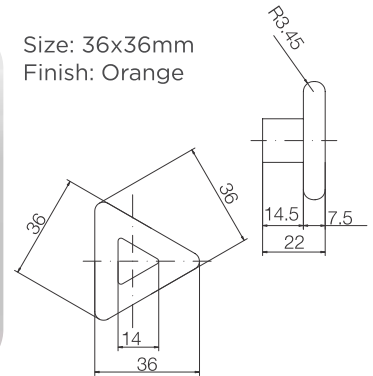

KFH-A-SL

Size: 36x18mm
Finish: Sliver

KFH-B-CL

Size: $\varnothing 40$ mm
Finish: Clear

KFH-A-CP

Size: 36x18mm
Finish: Chrome Plated

KFH-C-CL

Size: 40x40mm
Finish: Clear

KFH-B-PK

Size: $\varnothing 40$ mm
Finish: Pink

KFH-D-OR

Size: 36x36mm
Finish: Orange

KFH-E-RD

Size: 36x36mm
Finish: Red

KFH-F-YL

Size: 40x40mm
Finish: Yellow

Designer Furniture Handles

DHP-2-FR

Size: 588x10mm
Finish: Ferro

DHP-1-FR

Size: 220x10mm
Finish: Ferro

DHP-3-BL

Size: 65x65mm
Finish: Black

DHP-4-CP

Size: 78x78mm
Finish: Chrome Plated

DHP-5-CP

Size: Ø80mm
Finish: Chrome Plated

Safety Products

Safety Corner Bumpers
- Spherical

Safety Corner Bumpers
- Rectangular

Safety Door Spacer

Bumpers