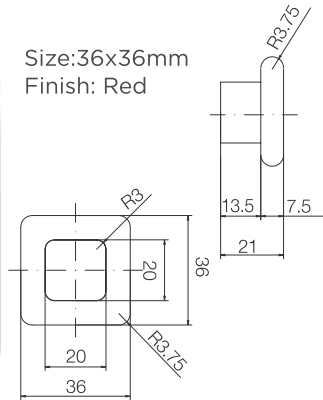

KFH-A-SL

Size: 36x18mm
Finish: Sliver

KFH-B-CL

Size: $\varnothing 40$ mm
Finish: Clear

KFH-A-CP

Size: 36x18mm
Finish: Chrome Plated

KFH-C-CL

Size: 40x40mm
Finish: Clear

KFH-B-PK

Size: $\varnothing 40$ mm
Finish: Pink

KFH-D-OR

Size: 36x36mm
Finish: Orange

KFH-E-RD

Size: 36x36mm
Finish: Red

KFH-F-YL

Size: 40x40mm
Finish: Yellow

Designer Furniture Handles

DHP-2-FR

Size: 588x10mm
Finish: Ferro

DHP-1-FR

Size: 220x10mm
Finish: Ferro

DHP-3-BL

Size: 65x65mm
Finish: Black

DHP-4-CP

Size: 78x78mm
Finish: Chrome Plated

DHP-5-CP

Size: Ø80mm
Finish: Chrome Plated

Safety Products

Safety Corner Bumpers
- Spherical

Safety Corner Bumpers
- Rectangular

Safety Door Spacer

Bumpers