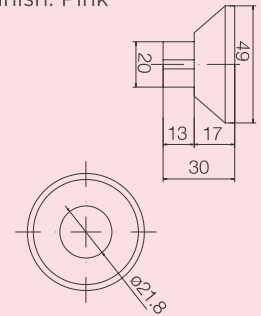

KFH-G-WH

Size: $\varnothing 70$ mm
Finish: White

KFH-H-AU

Size: 71x53mm
Finish: Aqua

KFH-I-OR

Size: 53x56mm
Finish: Orange

KFH-J-OR

Size: 44x41mm
Finish: Orange

KFH-K-SL

Size: $\varnothing 32$ mm
Finish: Silver

KFH-K-PK

Size: $\varnothing 32$ mm
Finish: Pink

KFH-M-PK

Size: $\varnothing 20$ mm
Finish: Pink

KFH-L-PK

Size: $\varnothing 49$ mm
Finish: Pink

Designer Furniture Handles

DHP-2-FR

Size: 588x10mm
Finish: Ferro

DHP-1-FR

Size: 220x10mm
Finish: Ferro

DHP-3-BL

Size: 65x65mm
Finish: Black

DHP-4-CP

Size: 78x78mm
Finish: Chrome Plated

DHP-5-CP

Size: Ø80mm
Finish: Chrome Plated

Safety Products

Safety Corner Bumpers
- Spherical

Safety Corner Bumpers
- Rectangular

Safety Door Spacer

Bumpers