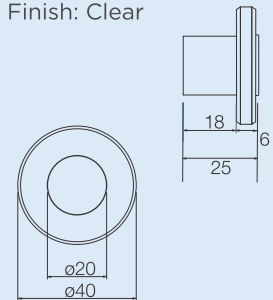

KFH-A-SL

Size: 36x18mm
Finish: Sliver

KFH-B-CL

Size: $\varnothing 40$ mm
Finish: Clear

KFH-A-CP

Size: 36x18mm
Finish: Chrome Plated

KFH-C-CL

Size: 40x40mm
Finish: Clear

KFH-B-PK

Size: $\varnothing 40$ mm
Finish: Pink

KFH-D-OR

Size: 36x36mm
Finish: Orange

KFH-E-RD

Size: 36x36mm
Finish: Red

KFH-F-YL

Size: 40x40mm
Finish: Yellow

Designer Furniture Handles

DHP-2-FR

Size: 588x10mm
Finish: Ferro

DHP-1-FR

Size: 220x10mm
Finish: Ferro

DHP-3-BL

Size: 65x65mm
Finish: Black

DHP-4-CP

Size: 78x78mm
Finish: Chrome Plated

DHP-5-CP

Size: Ø80mm
Finish: Chrome Plated

Safety Products

Safety Corner Bumpers
- Spherical

Safety Corner Bumpers
- Rectangular

Safety Door Spacer

Bumpers