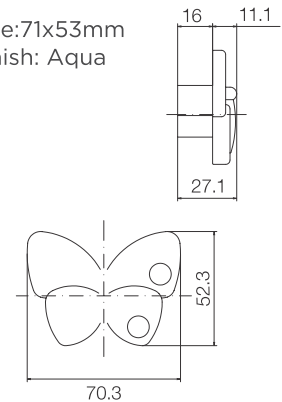

KFH-A-SL

Size: 36x18mm
Finish: Sliver

KFH-B-CL

Size: $\varnothing 40$ mm
Finish: Clear

KFH-A-CP

Size: 36x18mm
Finish: Chrome Plated

KFH-C-CL

Size: 40x40mm
Finish: Clear

KFH-G-WH

Size: $\varnothing 70$ mm
Finish: White

KFH-H-AU

Size: 71x53mm
Finish: Aqua

KFH-I-OR

Size: 53x56mm
Finish: Orange

KFH-J-OR

Size: 44x41mm
Finish: Orange

Designer Furniture Handles

DHP-2-FR

Size: 588x10mm
Finish: Ferro

DHP-1-FR

Size: 220x10mm
Finish: Ferro

DHP-3-BL

Size: 65x65mm
Finish: Black

DHP-4-CP

Size: 78x78mm
Finish: Chrome Plated

DHP-5-CP

Size: Ø80mm
Finish: Chrome Plated

Safety Products

Safety Corner Bumpers
- Spherical

Safety Corner Bumpers
- Rectangular

Safety Door Spacer

Bumpers