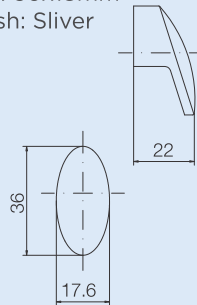

KFH-A-SL

Size: 36x18mm
Finish: Sliver

KFH-B-CL

Size: $\varnothing 40$ mm
Finish: Clear

KFH-A-CP

Size: 36x18mm
Finish: Chrome Plated

KFH-C-CL

Size: 40x40mm
Finish: Clear

KFH-G-WH

Size: $\varnothing 70$ mm
Finish: White

KFH-H-AU

Size: 71x53mm
Finish: Aqua

KFH-I-OR

Size: 53x56mm
Finish: Orange

KFH-J-OR

Size: 44x41mm
Finish: Orange

Designer Furniture Handles

DHP-2-FR

Size: 588x10mm
Finish: Ferro

DHP-1-FR

Size: 220x10mm
Finish: Ferro

DHP-3-BL

Size: 65x65mm
Finish: Black

DHP-4-CP

Size: 78x78mm
Finish: Chrome Plated

DHP-5-CP

Size: Ø80mm
Finish: Chrome Plated

Safety Products

Safety Corner Bumpers
- Spherical

Safety Corner Bumpers
- Rectangular

Safety Door Spacer

Bumpers