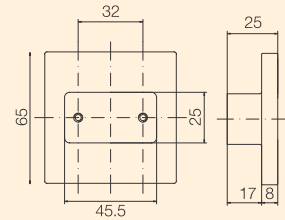

Designer Furniture Handles

DHP-2-FR

Size: 588x10mm
Finish: Ferro

DHP-1-FR

Size: 220x10mm
Finish: Ferro

DHP-3-BL

Size: 65x65mm
Finish: Black

DHP-4-CP

Size: 78x78mm
Finish: Chrome Plated

DHP-5-CP

Size: Ø80mm
Finish: Chrome Plated

Safety Products

Safety Corner Bumpers
- Spherical

Safety Corner Bumpers
- Rectangular

Safety Door Spacer

Bumpers