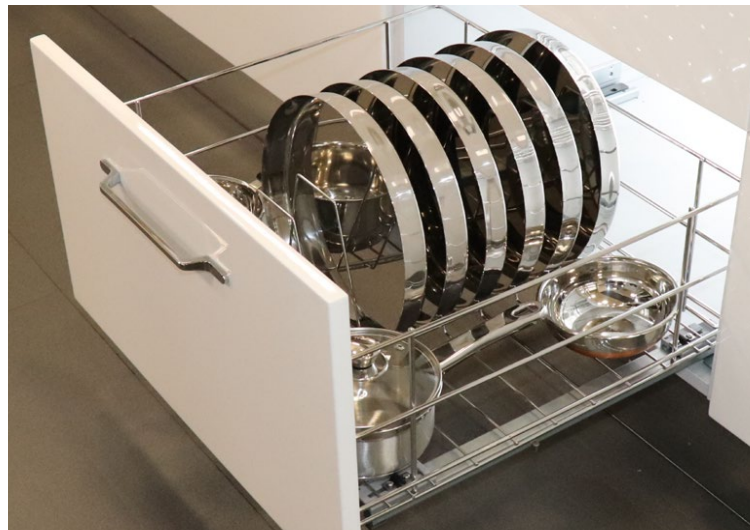

## Undermount Series

Salient features

Cutlery

Plain

Cup & Saucer

Plate

Thali

These new kitchen baskets are space savy and ideal solutions for storing kitchen utensils. Available in different variants to choose from - Plain, Cutlery, Cup & Saucer, Plate & Thali. Recommended to use with Ebco Concealed Drawer Slide Slim 2.

## Concealed Drawer Slide Slim 2

The concealed drawer slide – slim 2 model is compact and uses minimal space below the basket (31mm clearance). Full extension with soft close.

Conceal Drawer Slide Slim 2