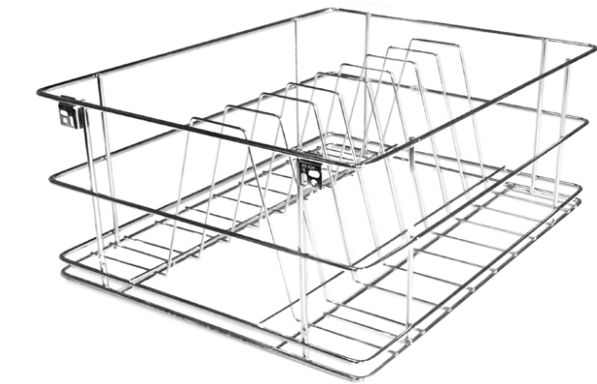

## Undermount Series

Salient features

Cutlery

Plain

Cup & Saucer

Plate

Thali

These new kitchen baskets are space savy and ideal solutions for storing kitchen utensils. Available in different variants to choose from - Plain, Cutlery, Cup & Saucer, Plate & Thali. Recommended to use with Ebco Concealed Drawer Slide Slim 2.

## Concealed Drawer Slide Slim 2

The concealed drawer slide – slim 2 model is compact and uses minimal space below the basket (31mm clearance). Full extension with soft close.

Conceal Drawer Slide Slim 2

### Installation Dimensions with Overlay Facia

'X' Front View

DETAIL VIEW 'X'