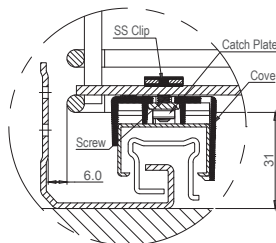

## Concealed Drawer Slide Slim 2

The concealed drawer slide – slim 2 model is compact and uses minimal space below the basket (31mm clearance). Full extension with soft close.

Conceal Drawer Slide Slim 2

### Installation Dimensions with Overlay Facia

'X' Front View

DETAIL VIEW 'X'