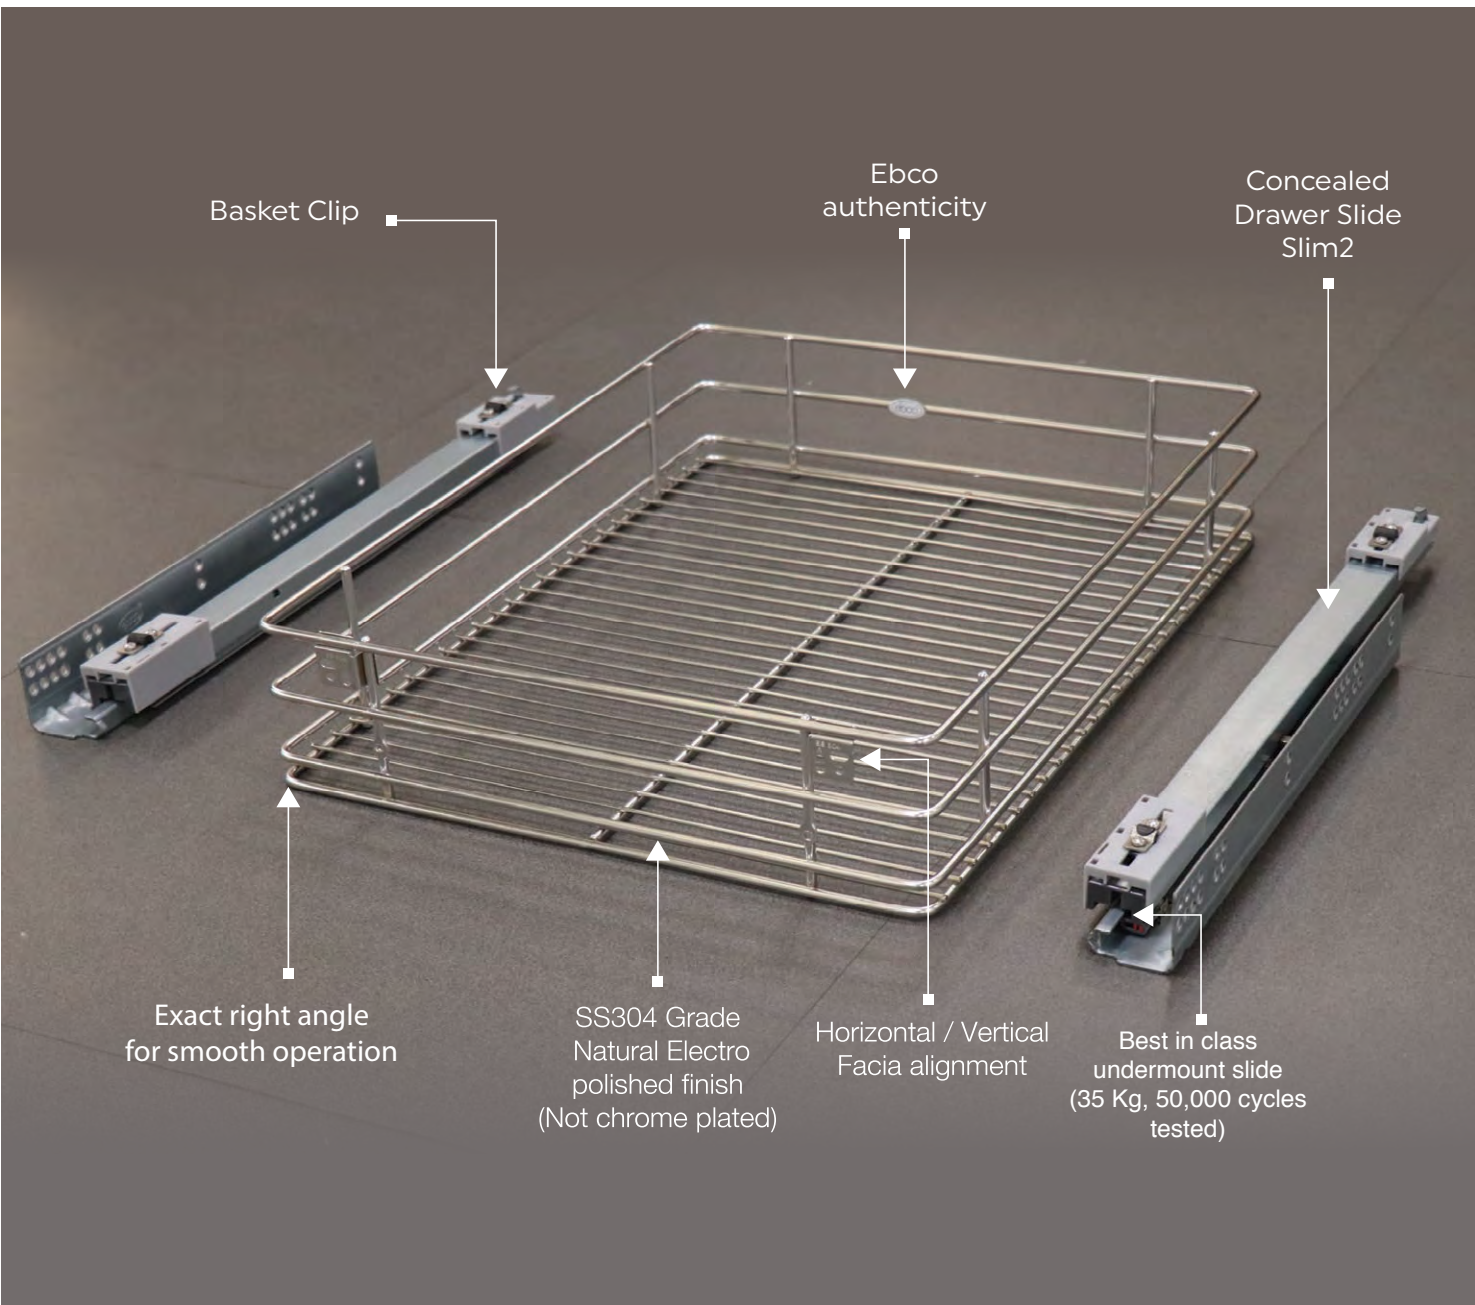

## Undermount Series

## Undermount Series

Salient features

Cutlery

Plain

Cup & Saucer

Plate

Thali

These new kitchen baskets are space savy and ideal solutions for storing kitchen utensils. Available in different variants to choose from - Plain, Cutlery, Cup & Saucer, Plate & Thali. Recommended to use with Ebco Concealed Drawer Slide Slim 2.

## Concealed Drawer Slide Slim 2

The concealed drawer slide – slim 2 model is compact and uses minimal space below the basket (31mm clearance). Full extension with soft close.

Conceal Drawer Slide Slim 2

### Installation Dimensions with Overlay Facia

'X' Front View

DETAIL VIEW 'X'