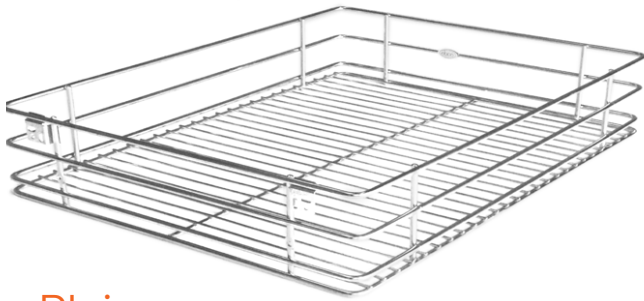

# KITCHEN BASKETS-SS304

## Undermount Series

Salient features

Cutlery

Plain

Cup & Saucer

Plate

Thali

These new kitchen baskets are space savy and ideal solutions for storing kitchen utensils. Available in different variants to choose from - Plain, Cutlery, Cup & Saucer, Plate & Thali. Recommended to use with Ebco Concealed Drawer Slide Slim 2.

## Concealed Drawer Slide Slim 2

The concealed drawer slide – slim 2 model is compact and uses minimal space below the basket (31mm clearance). Full extension with soft close.

Conceal Drawer Slide Slim 2