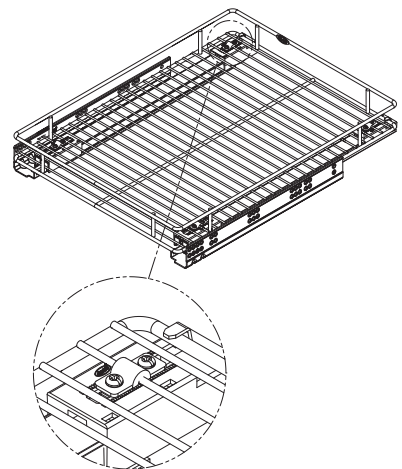

## Concealed Drawer Slide Slim 2

The concealed drawer slide – slim 2 model is compact and uses minimal space below the basket (31mm clearance). Full extension with soft close.

Conceal Drawer Slide Slim 2

### Installation Dimensions with Overlay Facia

'X' Front View

DETAIL VIEW 'X'

### Application Example

Side View