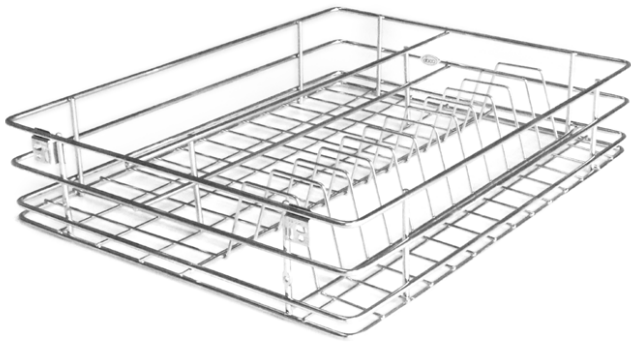

## Undermount Series

Salient features

Cutlery

Plain

Cup & Saucer

Plate

Thali

These new kitchen baskets are space savy and ideal solutions for storing kitchen utensils. Available in different variants to choose from - Plain, Cutlery, Cup & Saucer, Plate & Thali. Recommended to use with Ebco Concealed Drawer Slide Slim 2.

## Concealed Drawer Slide Slim 2

The concealed drawer slide – slim 2 model is compact and uses minimal space below the basket (31mm clearance). Full extension with soft close.

Conceal Drawer Slide Slim 2