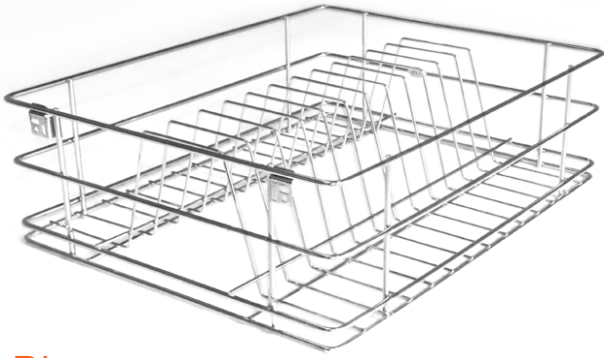

## Undermount Series

Salient features

Cutlery

Plain

Cup & Saucer

Plate

Thali

These new kitchen baskets are space savy and ideal solutions for storing kitchen utensils. Available in different variants to choose from - Plain, Cutlery, Cup & Saucer, Plate & Thali. Recommended to use with Ebco Concealed Drawer Slide Slim 2.

## Concealed Drawer Slide Slim 2

The concealed drawer slide – slim 2 model is compact and uses minimal space below the basket (31mm clearance). Full extension with soft close.

Conceal Drawer Slide Slim 2