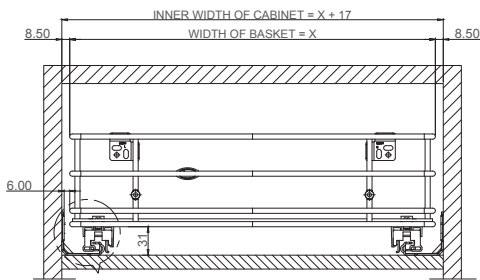

## Concealed Drawer Slide Slim 2

The concealed drawer slide – slim 2 model is compact and uses minimal space below the basket (31mm clearance). Full extension with soft close.

Conceal Drawer Slide Slim 2

### Installation Dimensions with Overlay Facia

'X' Front View

DETAIL VIEW 'X'